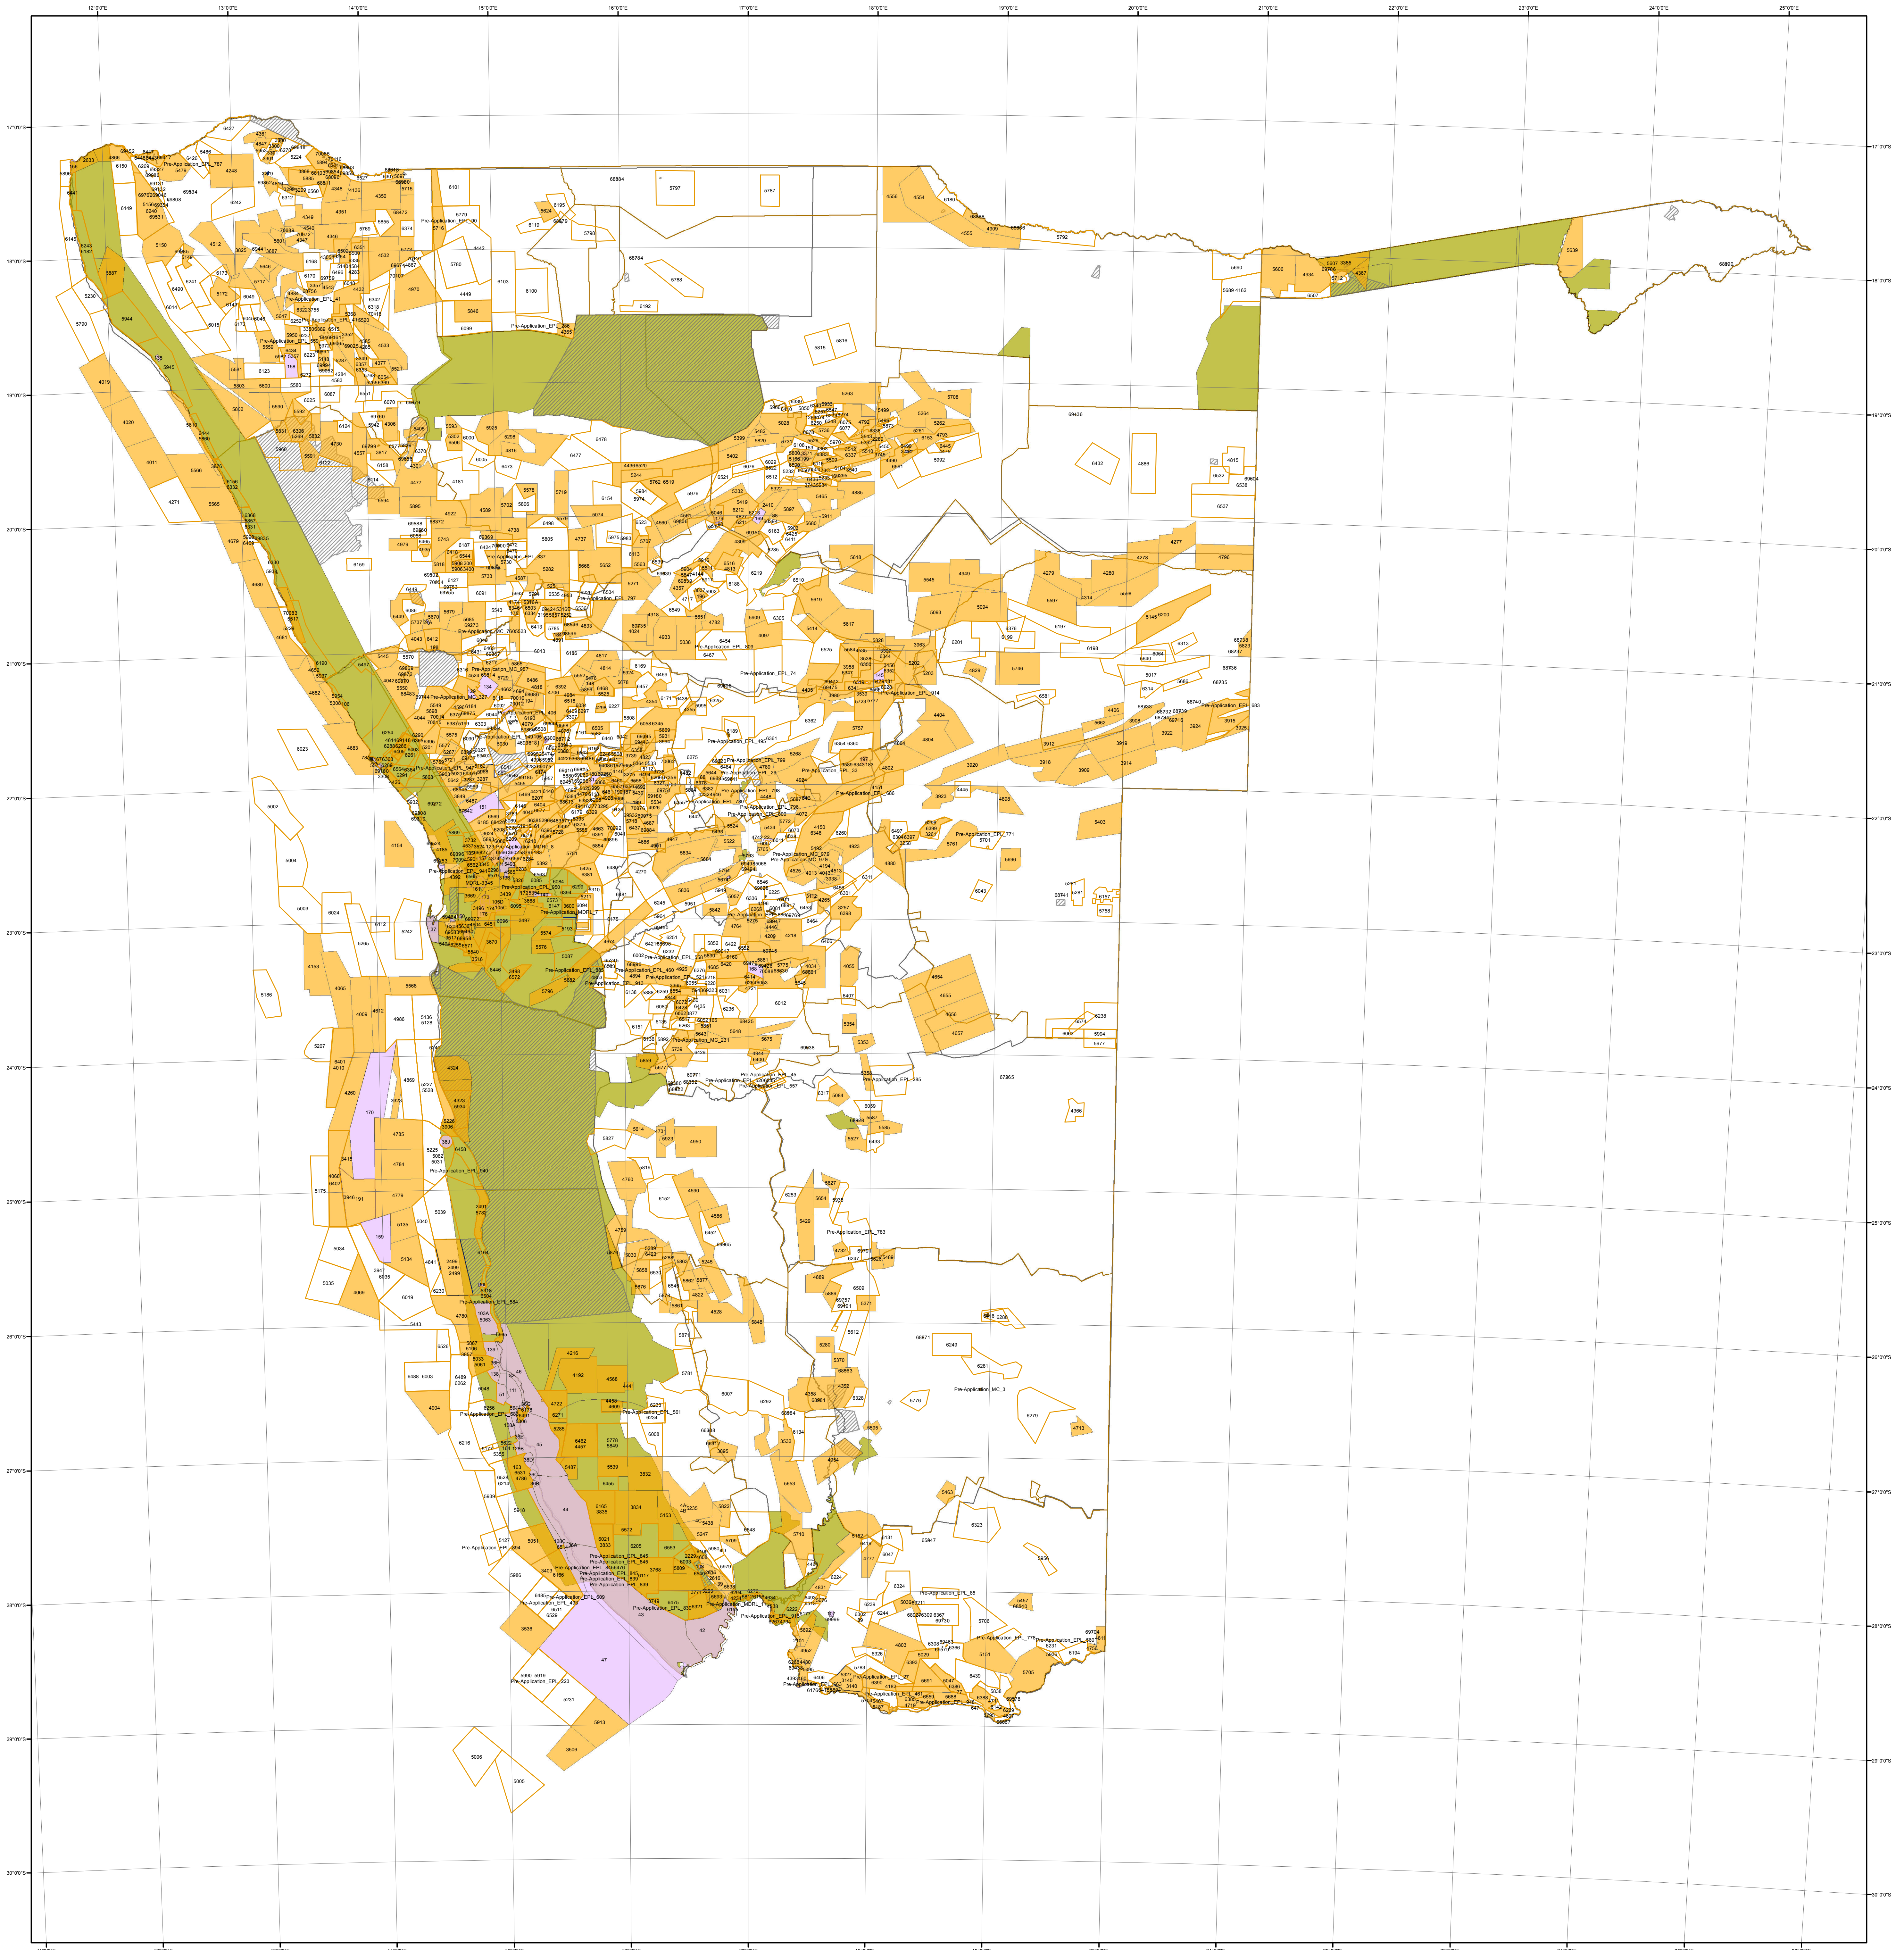

Current Namibian Licences (Ministry of Mines and Energy)

Date: 01/02/2017

Legend

	EPL - Application		ERL - Active		Withdrawn Area
	EPL - Active		RL - Application		Environmentally Sensitive Areas
	ML - Application		RL - Active		District
	ML - Active		MDRL - Application		Region
	MC - Application		MDRL - Active		Division
	MC - Active				

1:2,000,000

Projection: Albers Conic Equal Area
 Spheroid: Bessel 1841
 Central Meridian: 17 Deg. E
 Grid: Geographic Coordinates (Degrees)